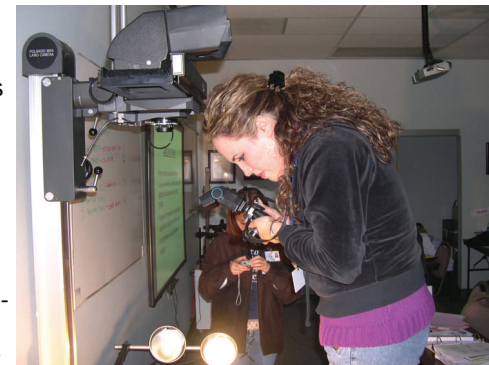

Jacque Daniel

Marvyn Spreyne

Lynn Peavey Company

Jeanne Renner

About the Forensic Science Academy

The La Puente Valley ROP (LPVROP) Forensic Science Academy (FSA) is dedicated to the education of students interested in the vast world of forensic science. The FSA was created in 2003 with the desire to provide affordable hands on training in forensic science and providing the highest quality of education the LPVROP and forensic science can offer.

The LPVROP recognizes the quality of instructor needed to teach the different fields of forensic science, instructors such as:

Diana Castro, Principal Forensic print examiner, LAPD; Marilyn Dunne Supervising Forensic Print Specialist, LAPD; Carlton Fuller Supervising Evidence Technician Riverside Police Department; Chief Craig Harvey LA County Coroner's Office; Superior Court Judge Margaret Bernal; DNA Specialist Teresa Armenta, City Of Hope; Forensic Specialist Dave Miranda, Pasadena PD; Greg Gossage Criminalist Long Beach PD; Monika Kimbrough Forensic Specialist, El Segundo PD.

These classes instill in its students the determination, hard work and integrity needed to succeed in forensic science. The La Puente Valley ROP Forensic Science Academy will institute a professional level of knowledge skill and ability in those students preparing for a future in the field of forensic science.